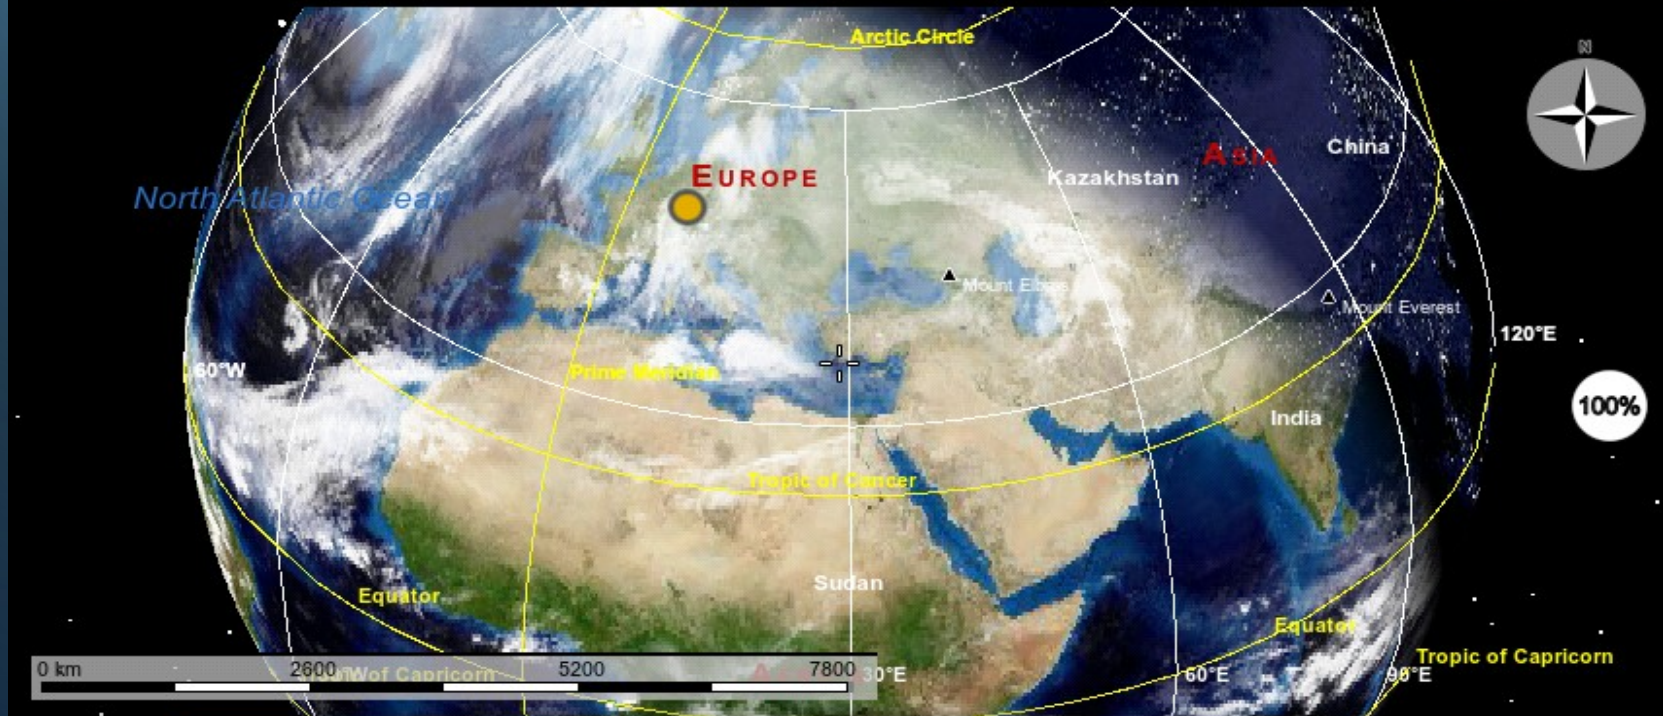

My Data

Kalender

Day view Week view Month view Timeline

New Appointment

Kontakt (KDE PIM)

Gluon (KDE Games)

KAlgebra (KDE Edu)

Blinken (KDE Edu)