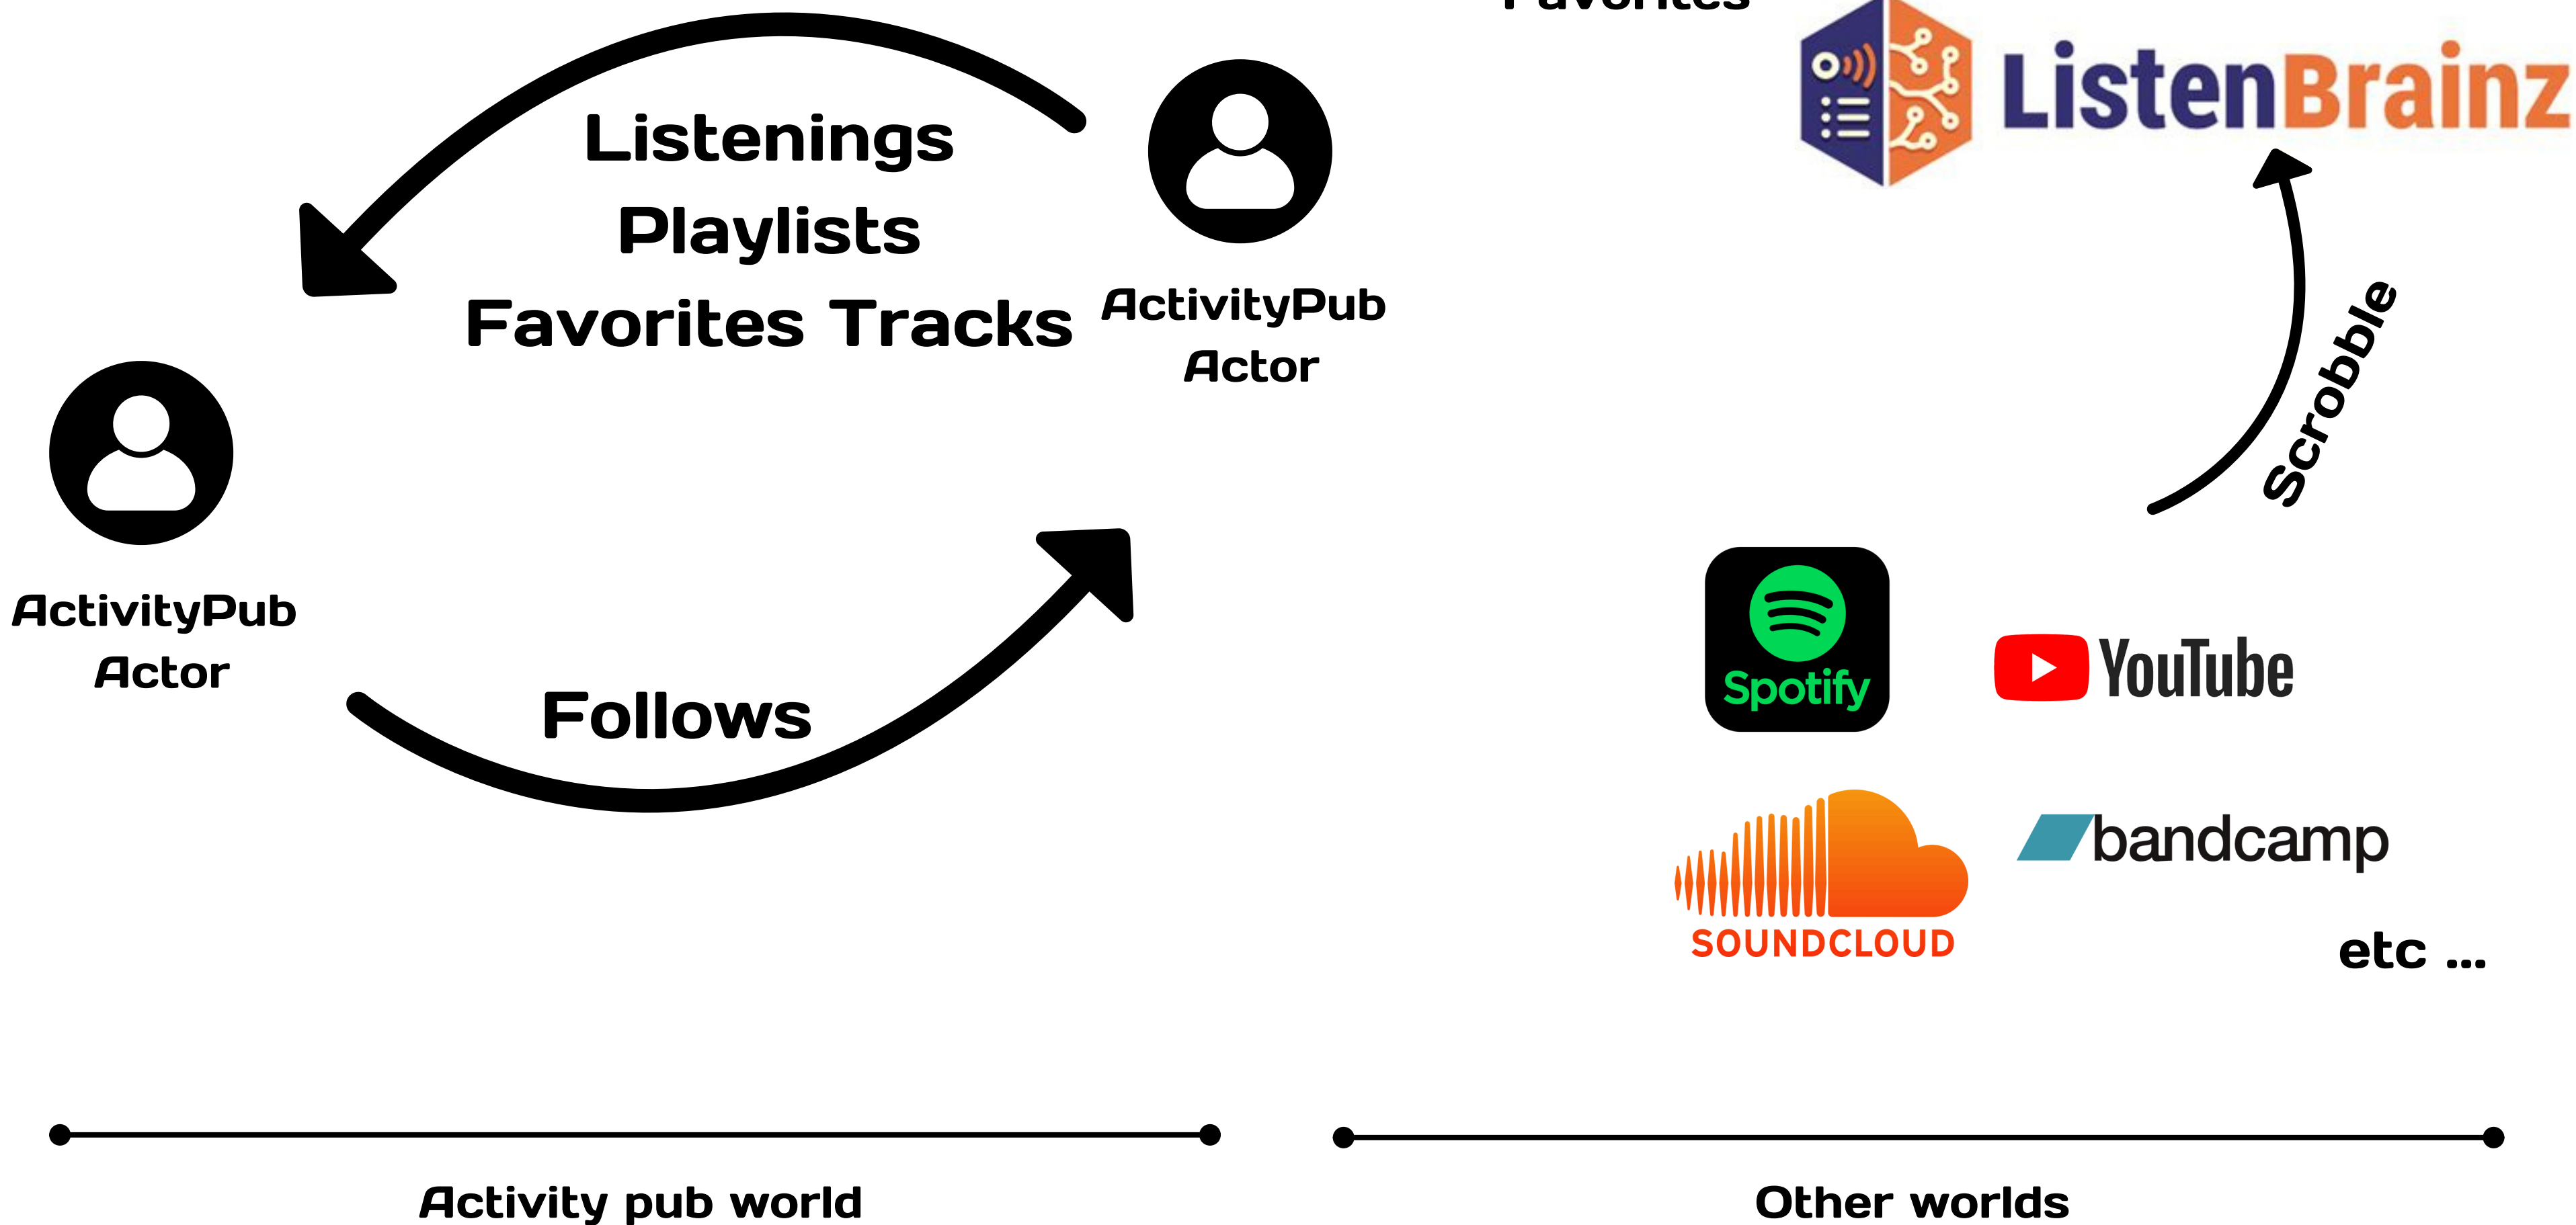

test
@heurrevex
1 track

Show more

1.1 Actual state

MusicBrainz
find duplicates, get metadata

INTERNET ARCHIVE
fetch cover arts

Activity pub world

Other worlds

1.2 Upcoming Social features

2

Our utopia

More interoperability to build music recommendations / discovery systems

- **Music metadata**

- **tags**
- **genre**
- **description**

- **Wikipedia, wikidata, musicbrainz**

- **to create artists ban-lists**
- **to display artist description**
- **genre definition**
- **genre taxonomy**