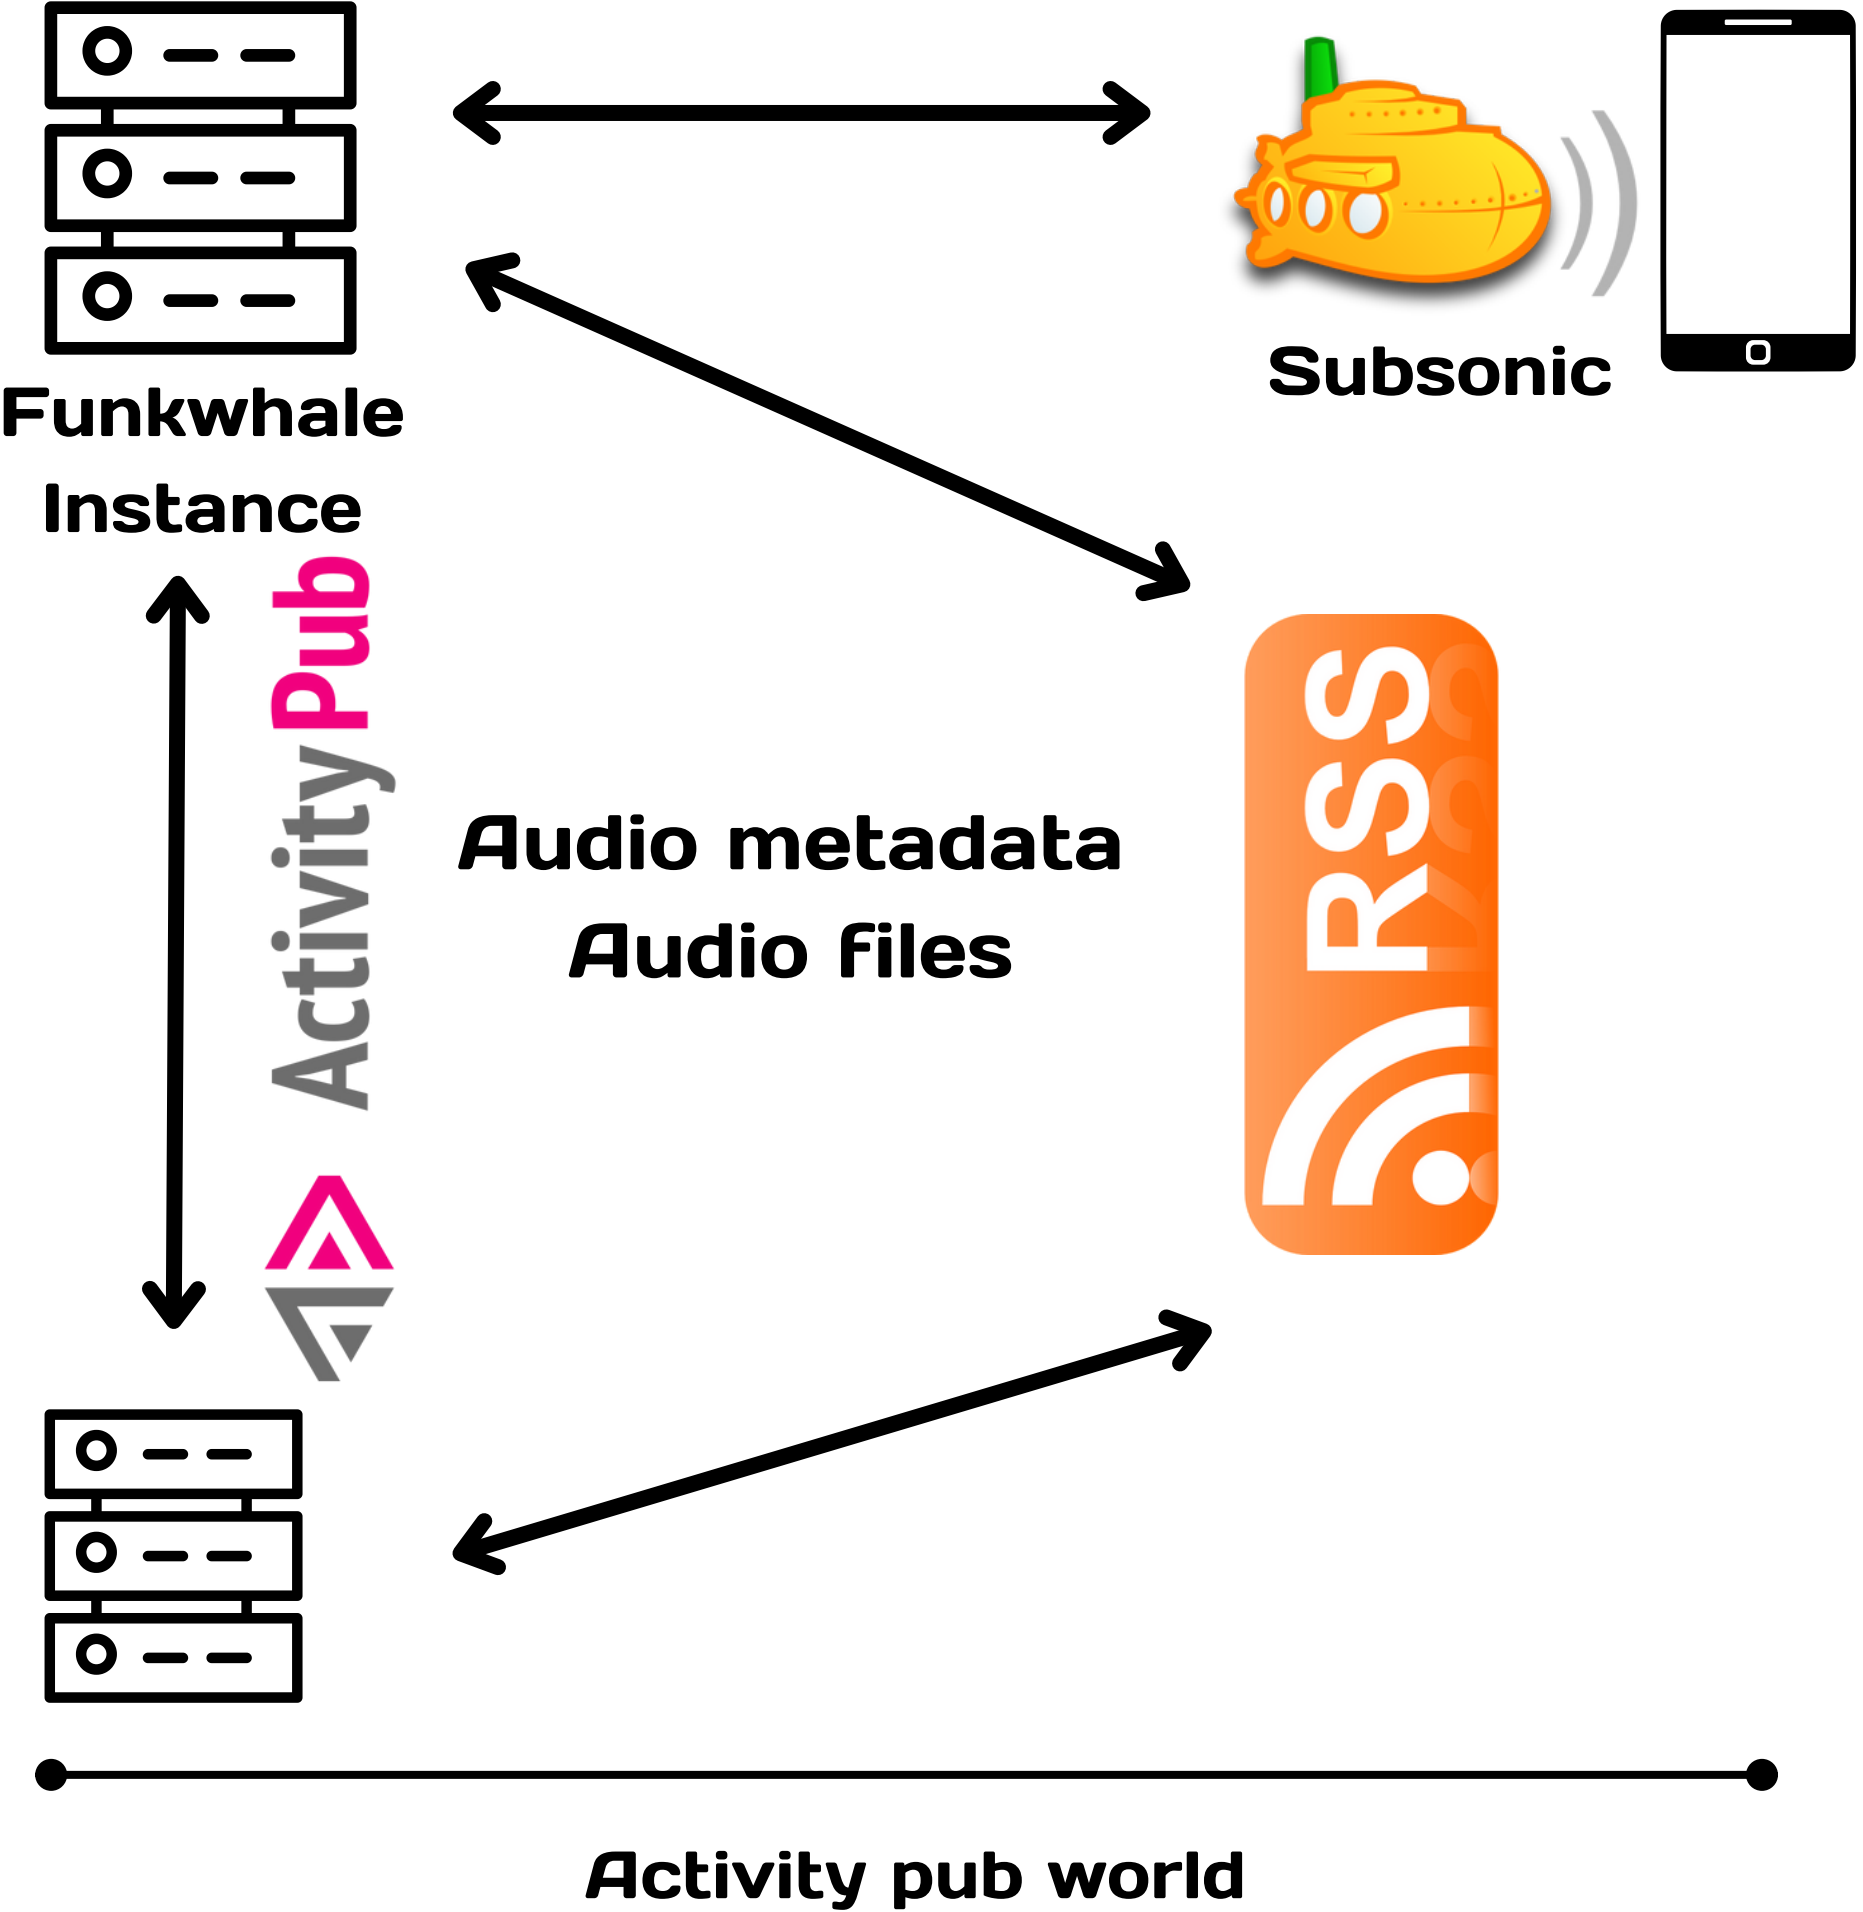

test
@heurrevex
1 track

Show more

1.1 Actual state

MusicBrainz
find duplicates, get metadata

INTERNET ARCHIVE
fetch cover arts

Activity pub world

Other worlds

1.2 Upcoming Social features

2

Our utopia

More interoperability to build music recommendations / discovery systems

- **Music metadata**

- **tags**
- **genre**
- **description**

- **Wikipedia, wikidata, musicbrainz**

- **to create artists ban-lists**
- **to display artist description**
- **genre definition**
- **genre taxonomy**